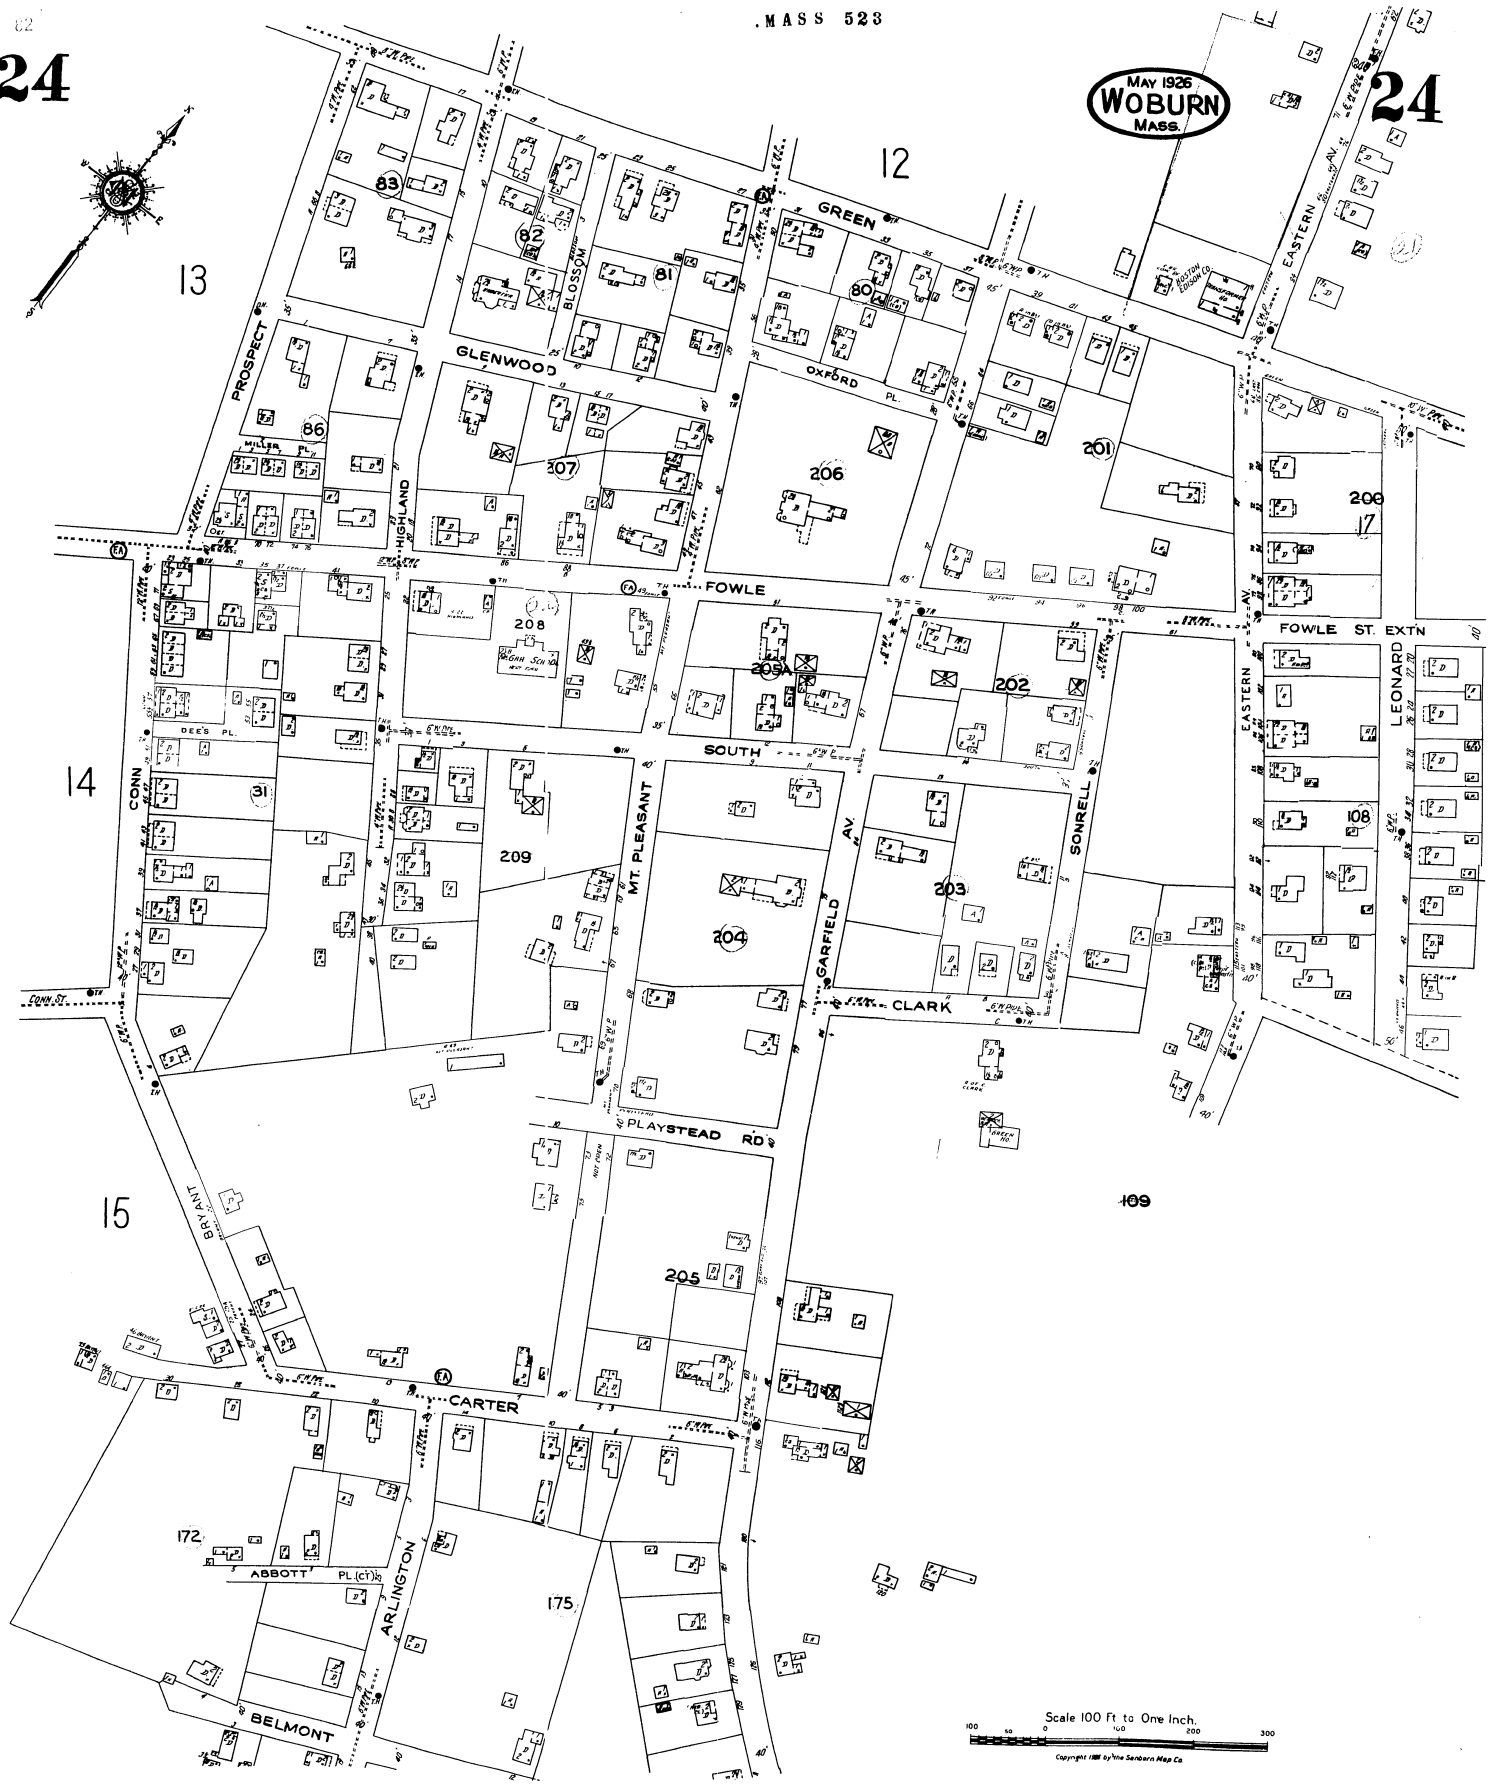

MAY 1926  
WOBURN  
MASS.

Scale 100 Ft to One Inch.  
100 0 100 200 300  
Copyright 1926 by The Sanborn Map Co.