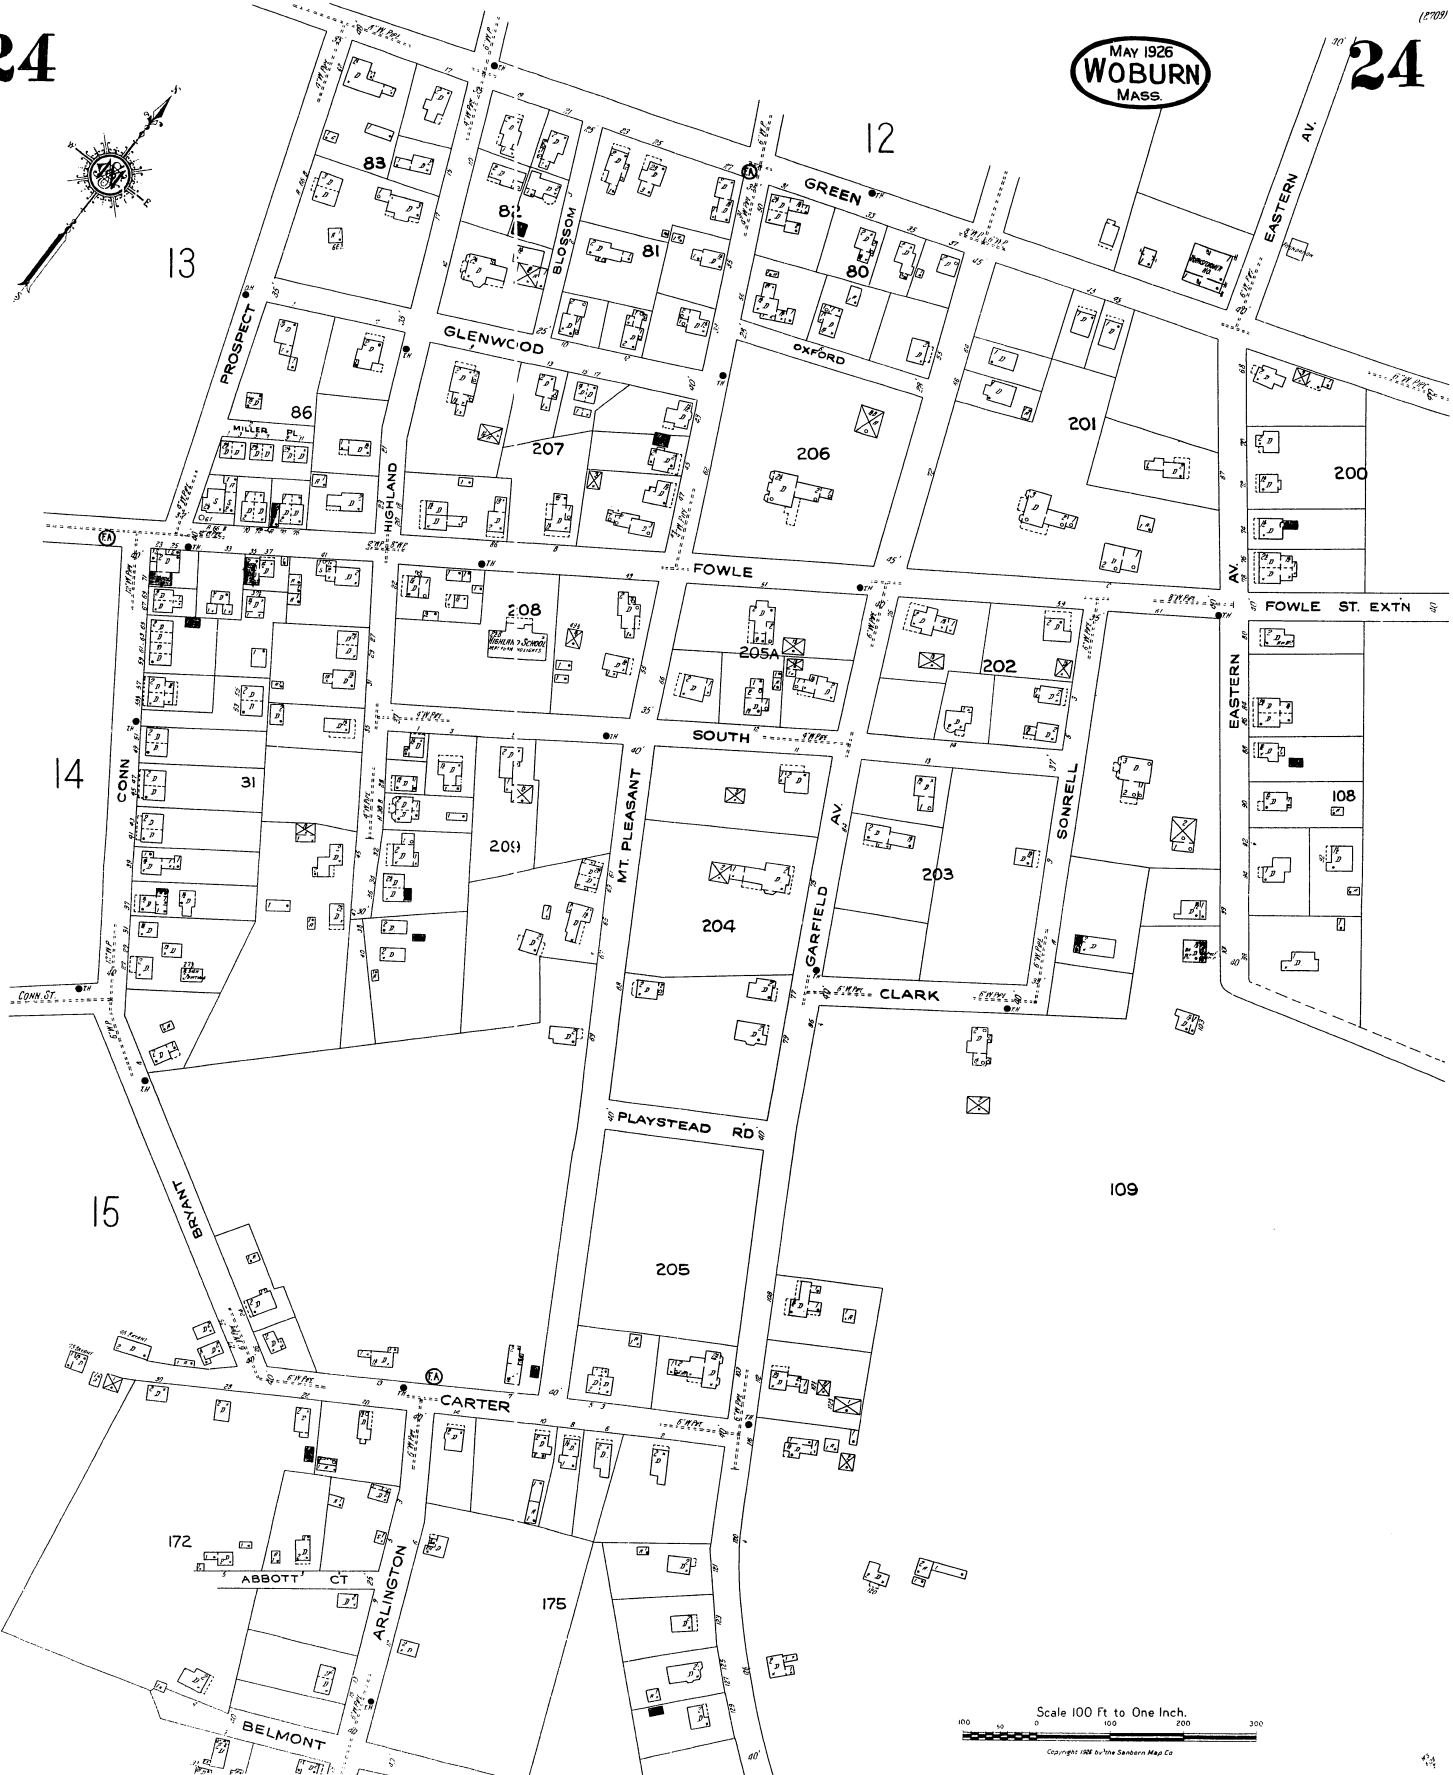

MAY 1926  
WOBURN  
MASS.

Scale 100 Ft. to One Inch.  
 100 200  
 Copyright 1926 by The Sanborn Map Co.