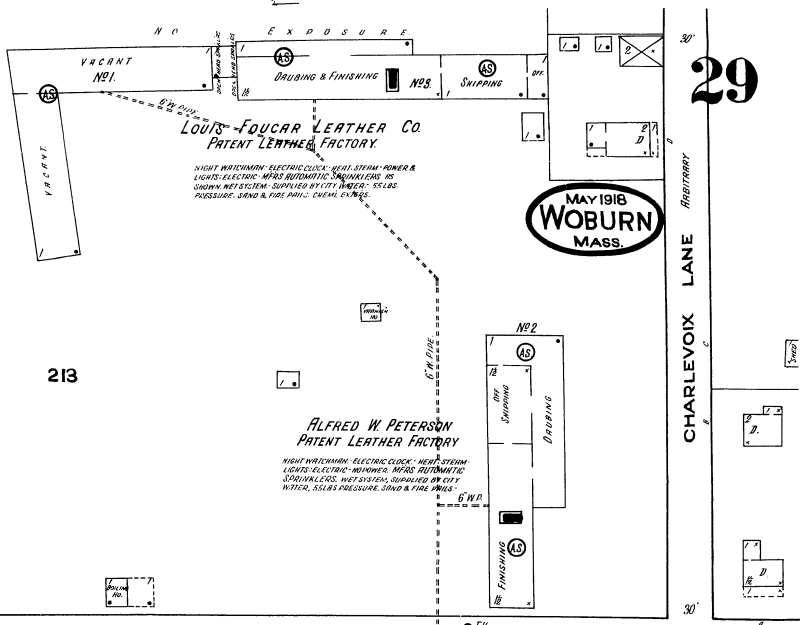

NORTH WOBURN

29

CHARLEVOIX LANE

WEBSTER

PEARL

321

BEDFORD

BURLINGTON
Located 3 Miles N.W. of Woburn Common

212

CAMBRIDGE

Map Dated 31 JUL 1958