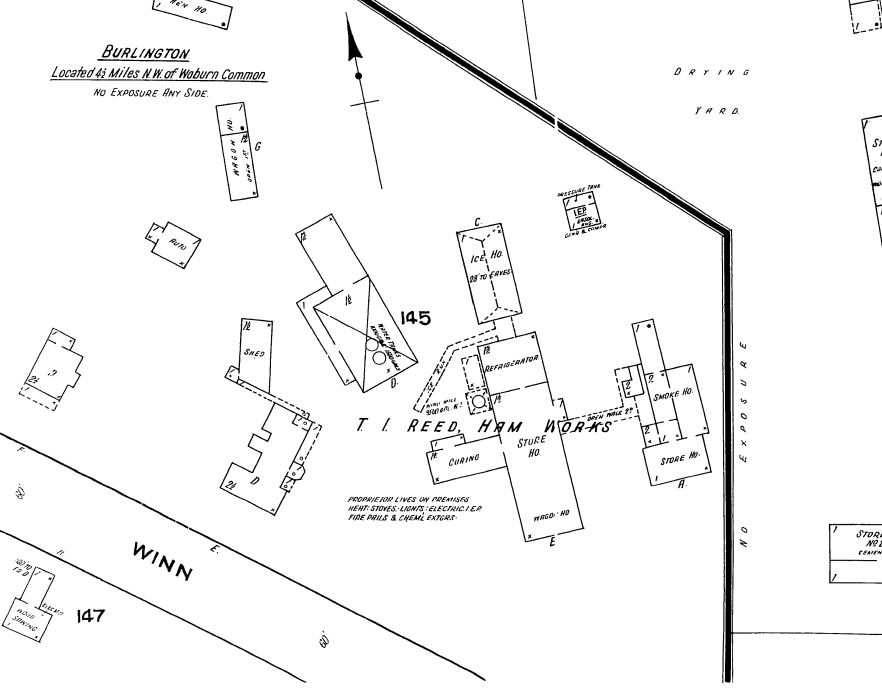

NORTH WOBURN

29

CHARLEVOIX LANE

WEBSTER

PEARL

321

BEDFORD

BURLINGTON
Located 3 Miles N.W. of Woburn Common

212

CAMBRIDGE

Map Dated 31 JUL 1958