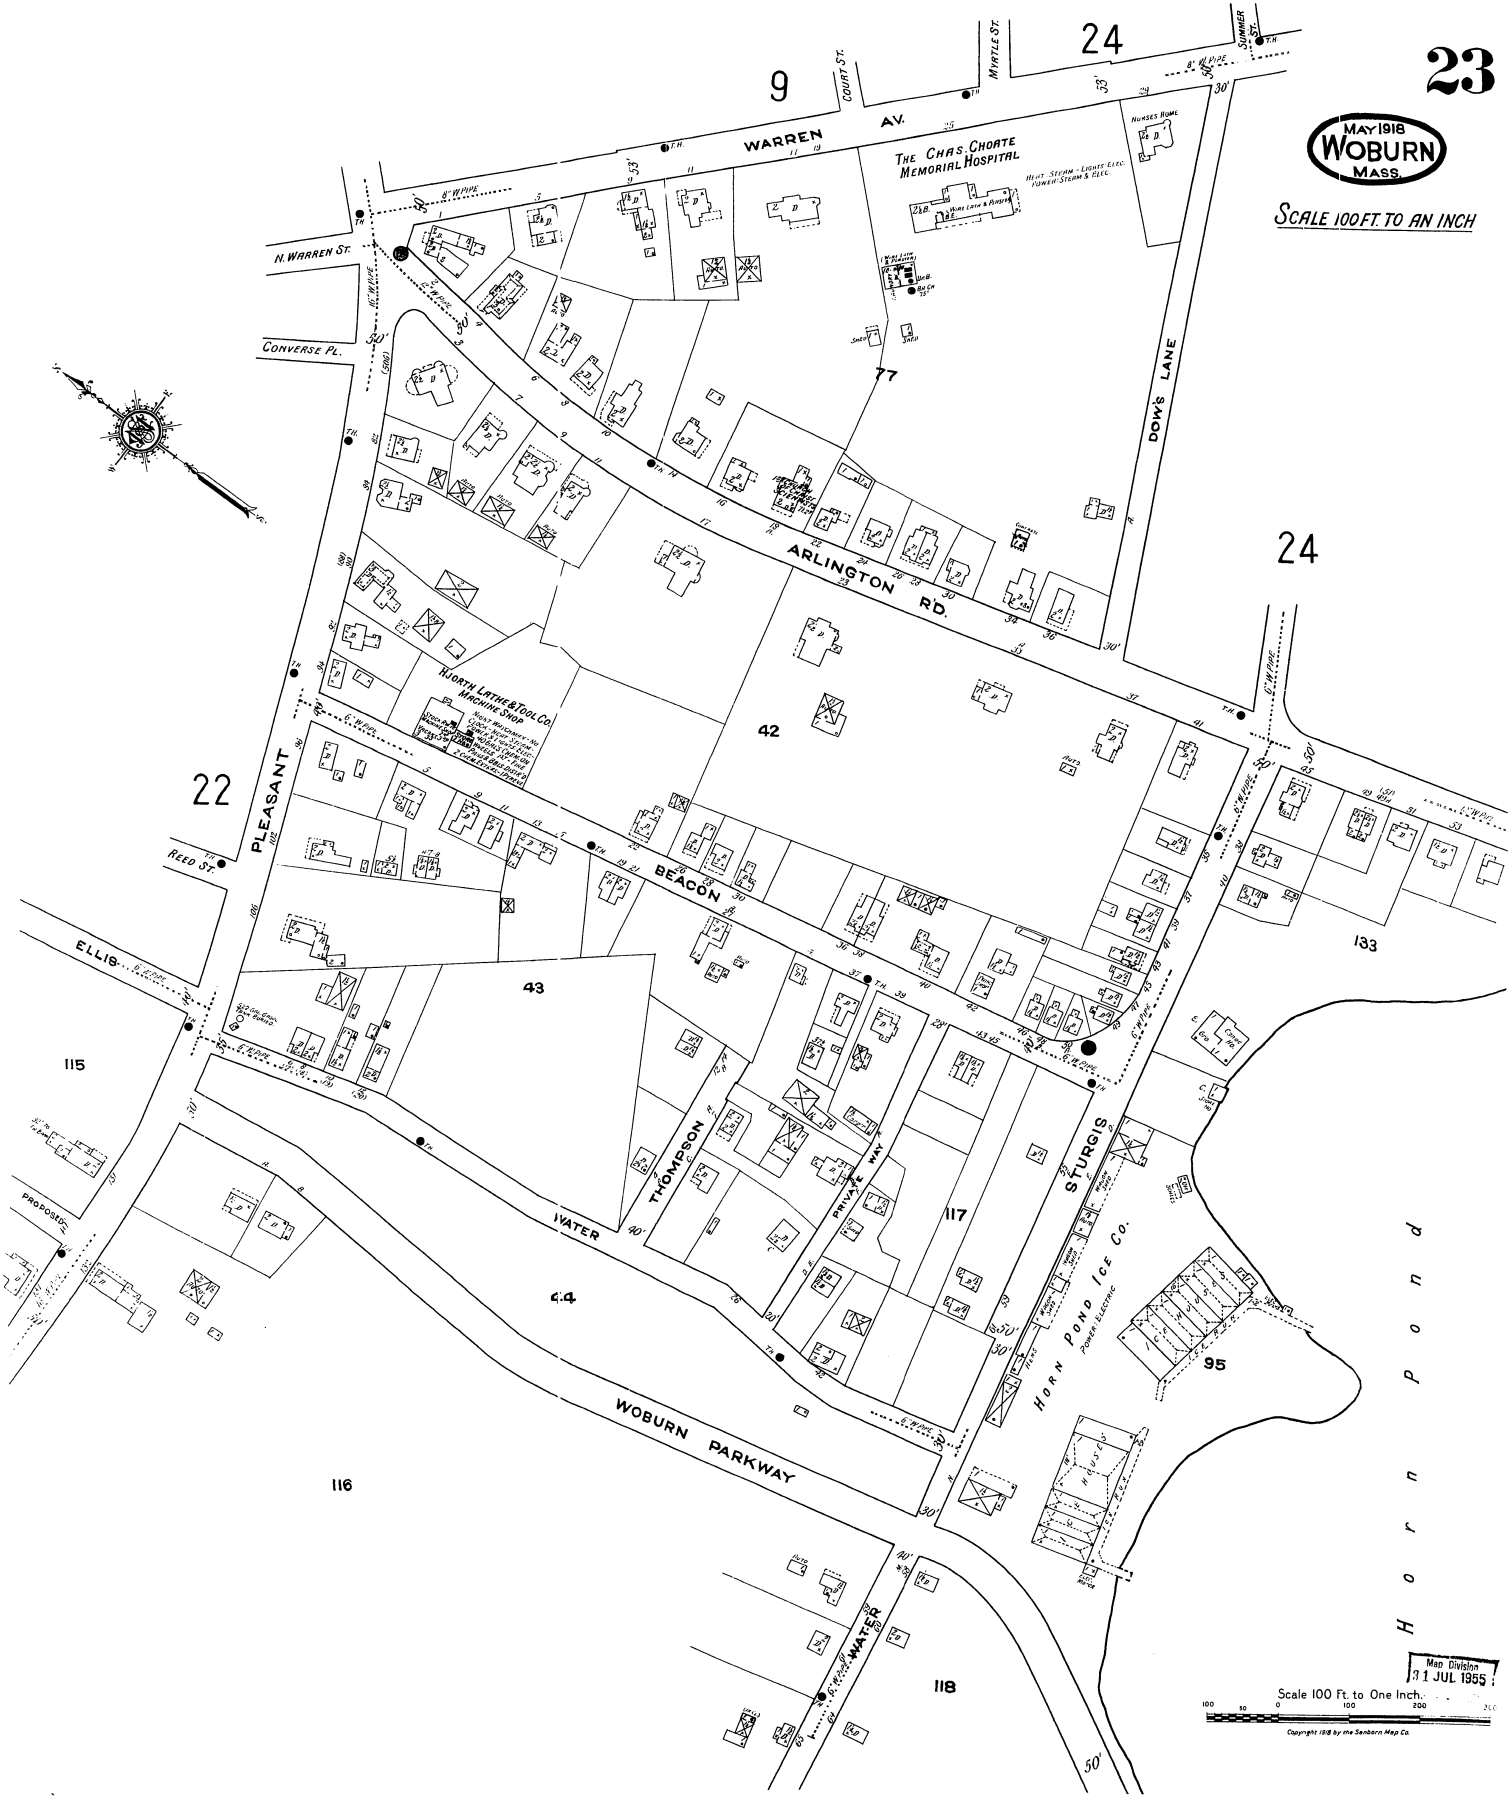

MAY 1918  
**WOBURN**  
MASS.

SCALE 100 FT. TO AN INCH

H  
o  
r  
n  
P  
o  
n  
d

Map Division  
**31 JUL 1955**  
 Scale 100 Ft. to One Inch.  
 Copyright 1918 by the Sanborn Map Co.