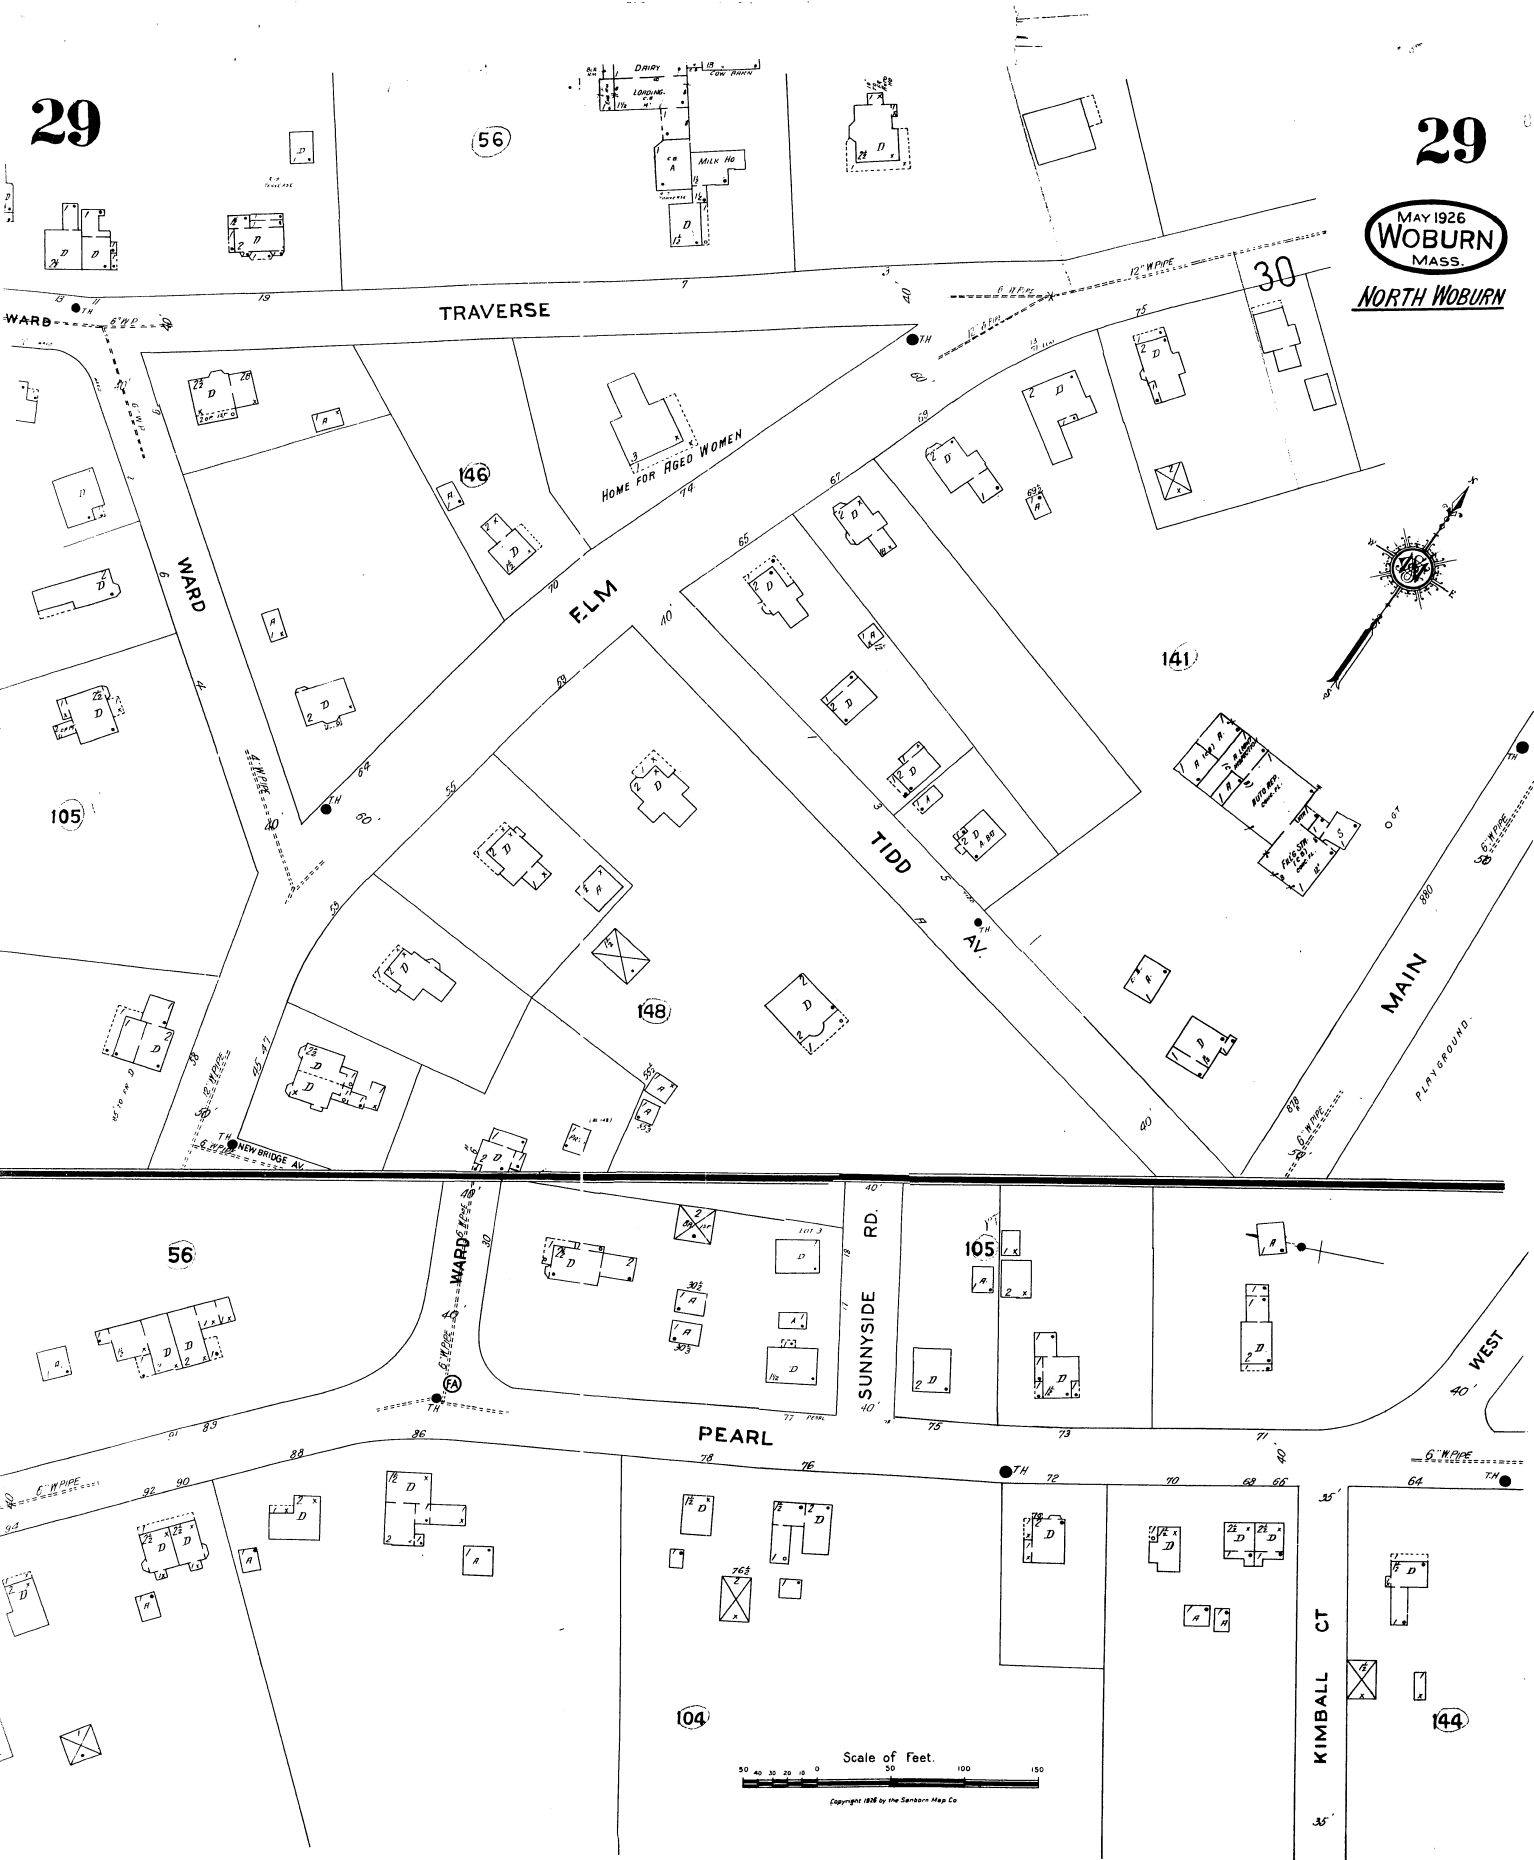

MAY 1926  
WOBURN  
MASS.  
NORTH WOBURN

Scale of feet.  
0 20 40 60 80 100 120 140 150  
Copyright 1926 by the Sanborn Map Co.