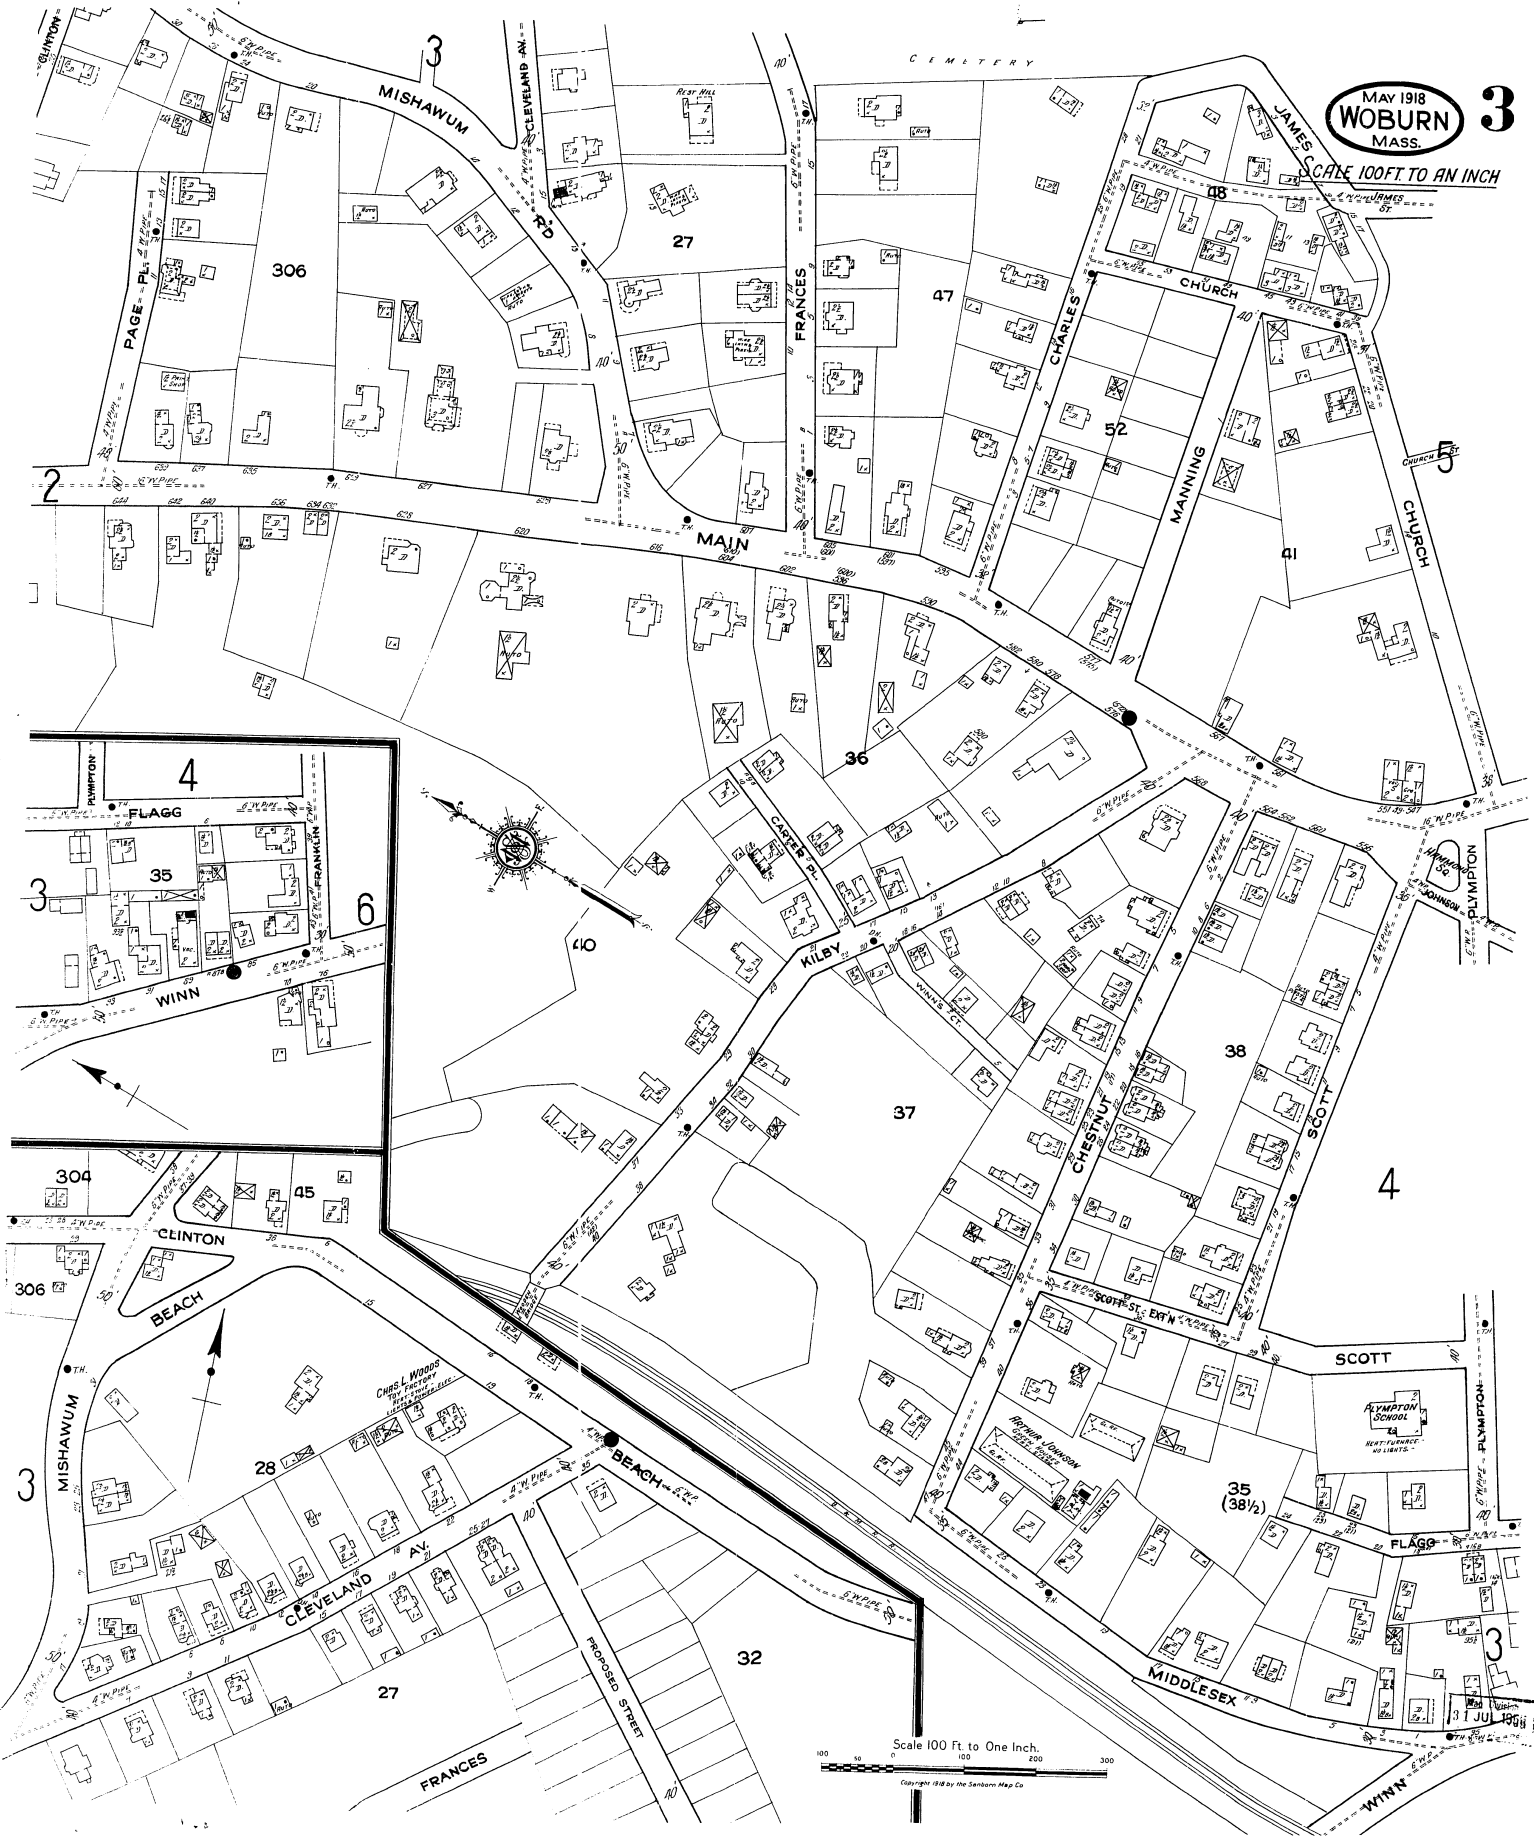

MAY 1918  
**WOBURN**  
MASS.

**3**

SCALE 100 FT TO AN INCH

Scale 100 Ft. to One Inch.  
0 100 200 300  
Copyright 1918 by the Sanborn Map Co.