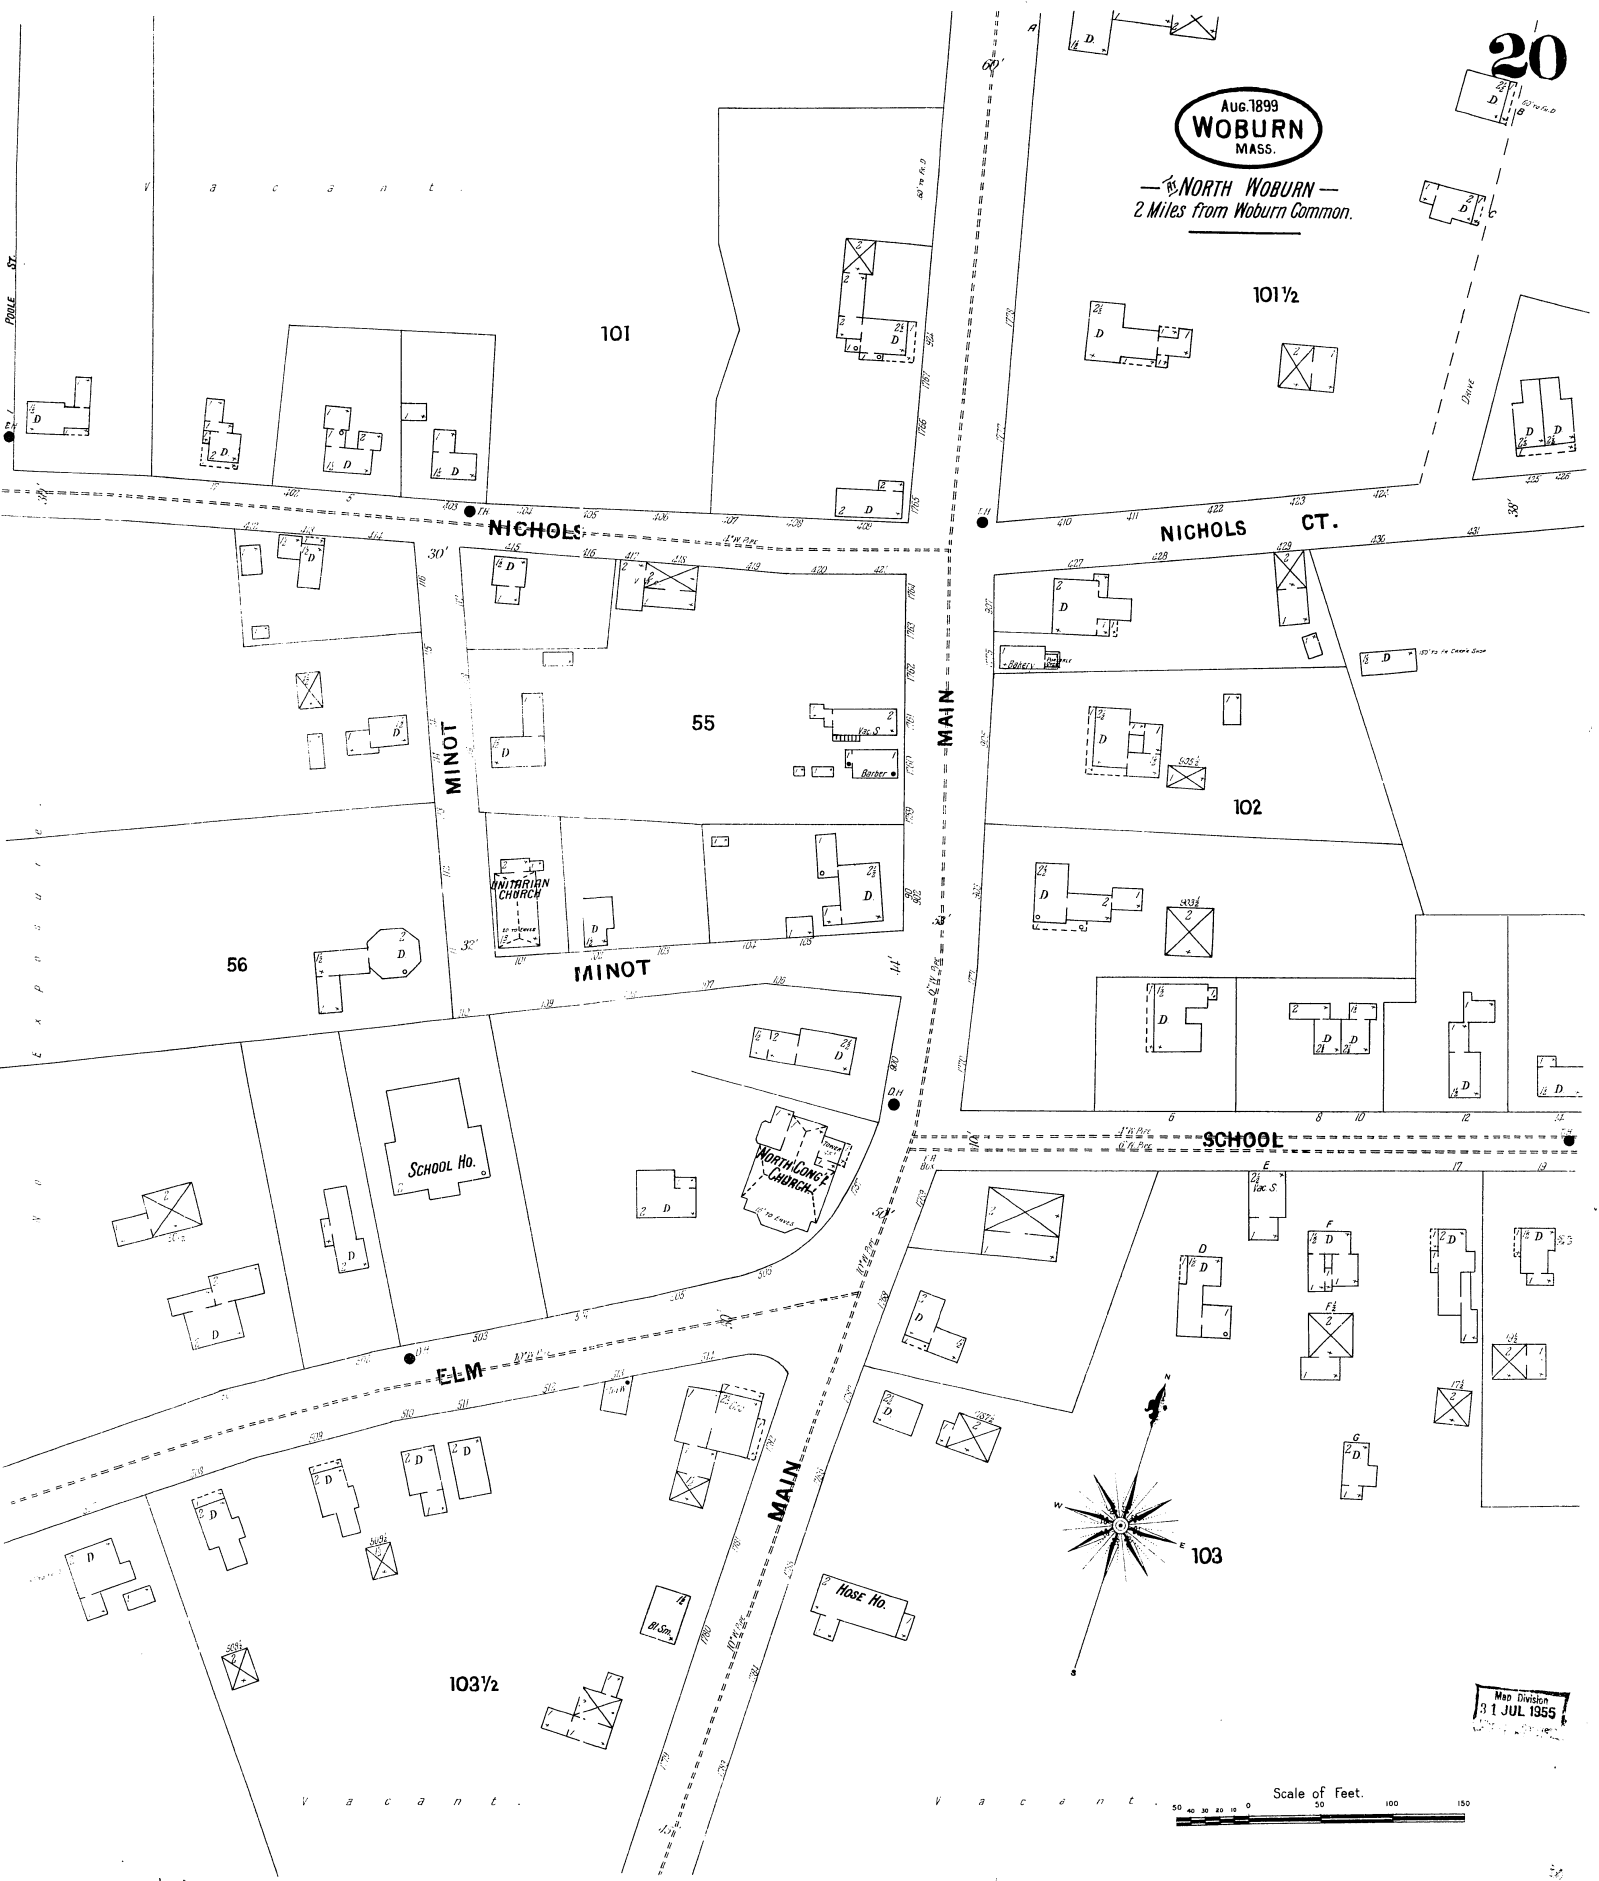

Aug. 1899
WOBURN
MASS.

NORTH WOBURN
2 Miles from Woburn Common.

Map Division
31 JUL 1895

Scale of Feet.